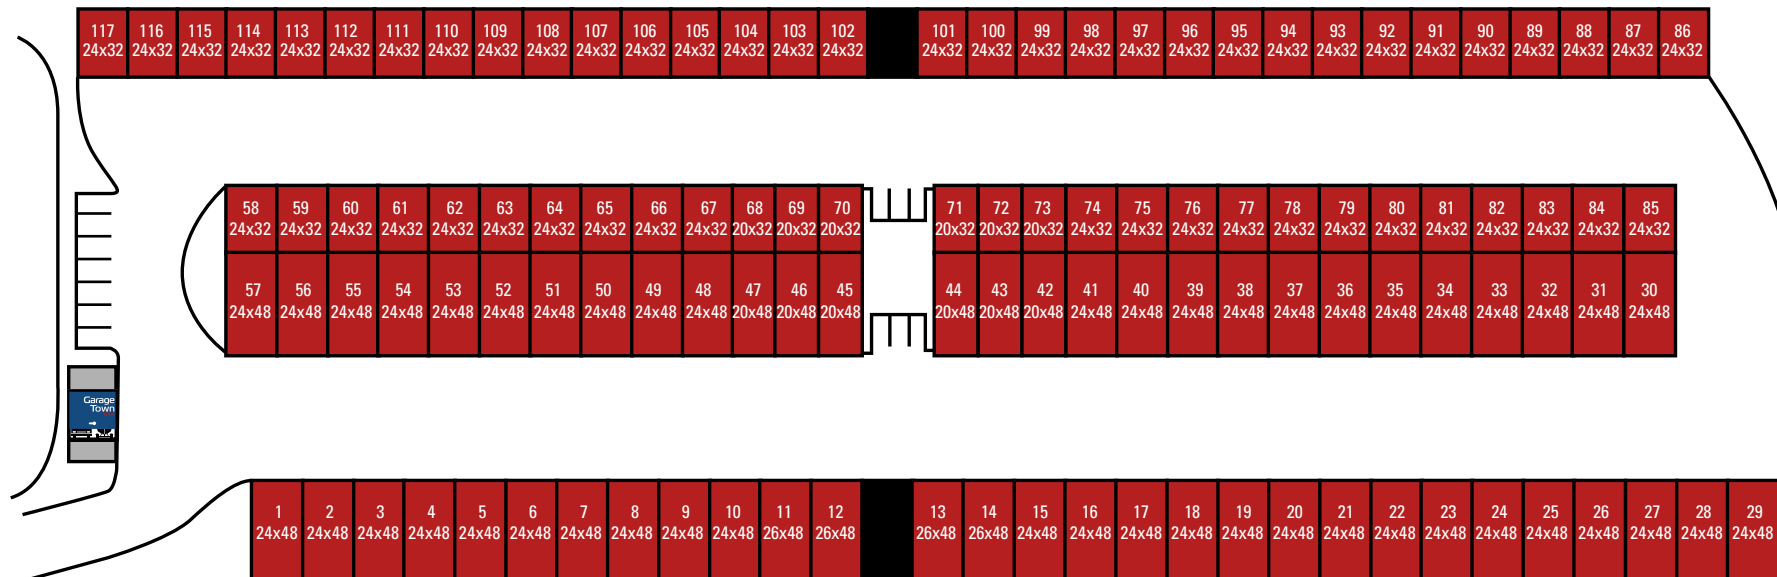

CHANDLER 1

AVAILABLE

SOLD

CLUBHOUSE